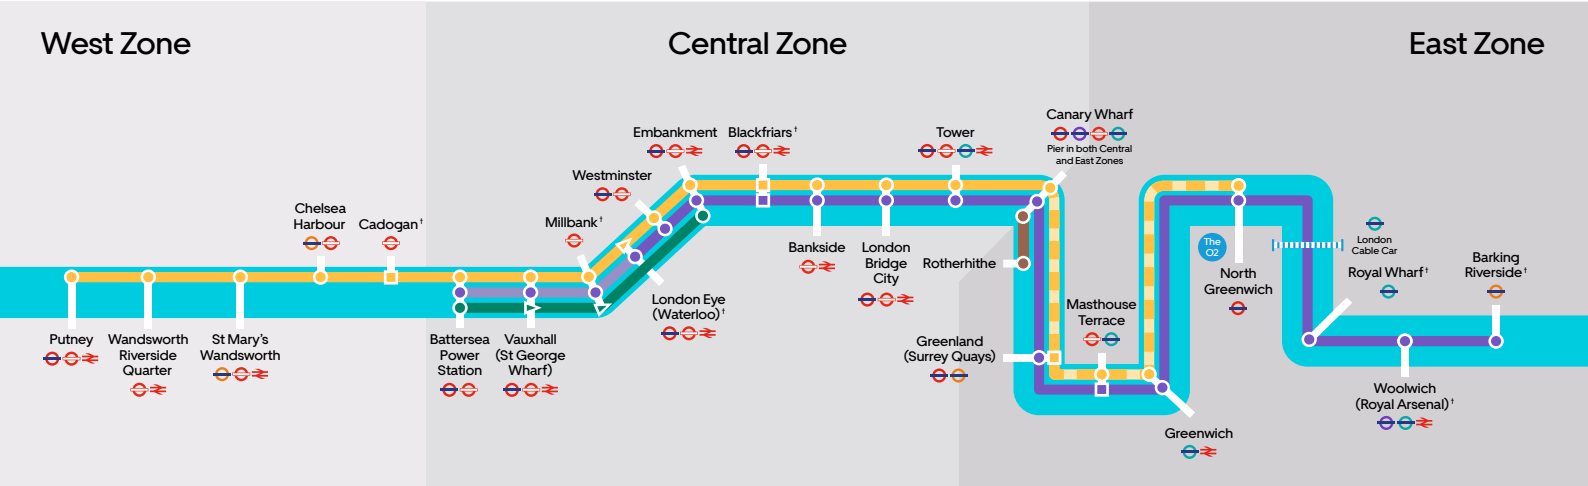

Service break 19:43 - 20:34

Weekend to Canary Wharf	RB4	RB4	RB4	RB4	RB4	RB4	RB4	RB4	RB4	RB4	RB4	RB4	RB4	
Greenland (Surrey Quays)*	2034	2049	2104	2119	2134	2149	2204	2219	2234	2249	2304	2319	2334	2349
Canary Wharf	2037	2052	2107	2122	2137	2152	2207	2222	2237	2252	2307	2322	2337	2352

Service break 12:03 - 12:39

Weekend to Greenland*	RB4	RB4	RB4	RB4	RB4	RB4	RB4	RB4	RB4	RB4	RB4	RB4	RB4	RB4	RB4	RB4	RB4	RB4	RB4	RB4	RB4	RB4	RB4	RB4	RB4	RB4	RB4	RB4	RB4	RB4
Canary Wharf	1245	1300	1315	1330	1345	1400	1415	1430	1445	1500	1515	1530	1545	1600	1615	1627	1640	1655	1710	1725	1740	1755	1810	1825	1840	1855	1910	1925	1940	
Greenland (Surrey Quays)*	1248	1303	1318	1333	1348	1403	1418	1433	1448	1503	1518	1533	1548	1603	1618	1630	1643	1658	1713	1728	1743	1758	1813	1828	1843	1858	1913	1928	1943	

Service break 19:43 - 20:34

Weekend to Greenland*	RB4	RB4	RB4	RB4	RB4	RB4	RB4	RB4	RB4	RB4	RB4	RB4	RB4	
Canary Wharf	2040	2055	2110	2125	2140	2155	2210	2225	2240	2255	2310	2325	2340	2355
Greenland (Surrey Quays)*	2043	2058	2113	2128	2143	2158	2213	2228	2243	2258	2313	2328	2343	2358

*Services to/from Rotherhithe redirected to Greenland (Surrey Quays) until further notice. For more details please see thamesclippers.com/pier-works

Best viewed in landscape when on mobile

Route map

- ▬ RB1 - Daily service
- ▬ RB1 - Weekday off peak
- ▬ RB2 - Weekend-only service
- ▬ RB4 - Daily ferry crossing
- ▬ RB6 - Daily service
- ▬ RB6 - Weekday off peak and weekend