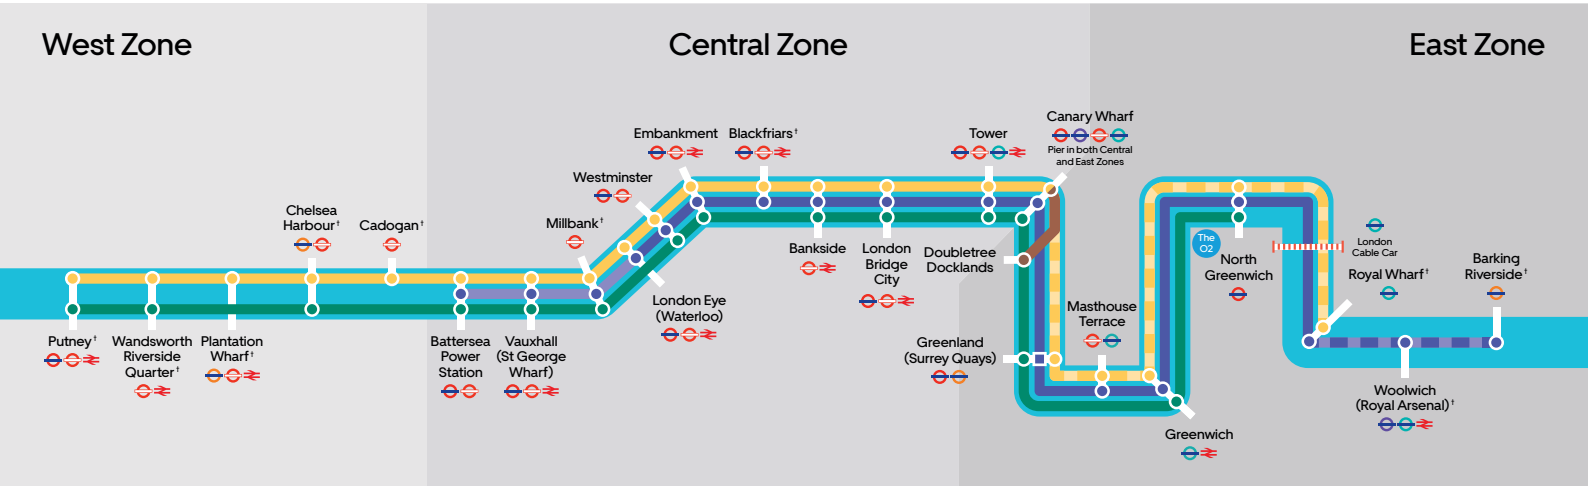

Best viewed in landscape when on mobile

Route map

- ▬ RB1 - Daily service
- ▬ RB1 - Weekday off peak extension
- ▬ RB1 - Weekday mornings and evenings & weekend extension
- ▬ RB1 - Weekday only

- ▬ RB2 - Weekend service
- ▬ RB4 - Doubletree Docklands ferry
- ▬ RB6 - Weekday service
- ▬ RB6 - Weekday off peak extension